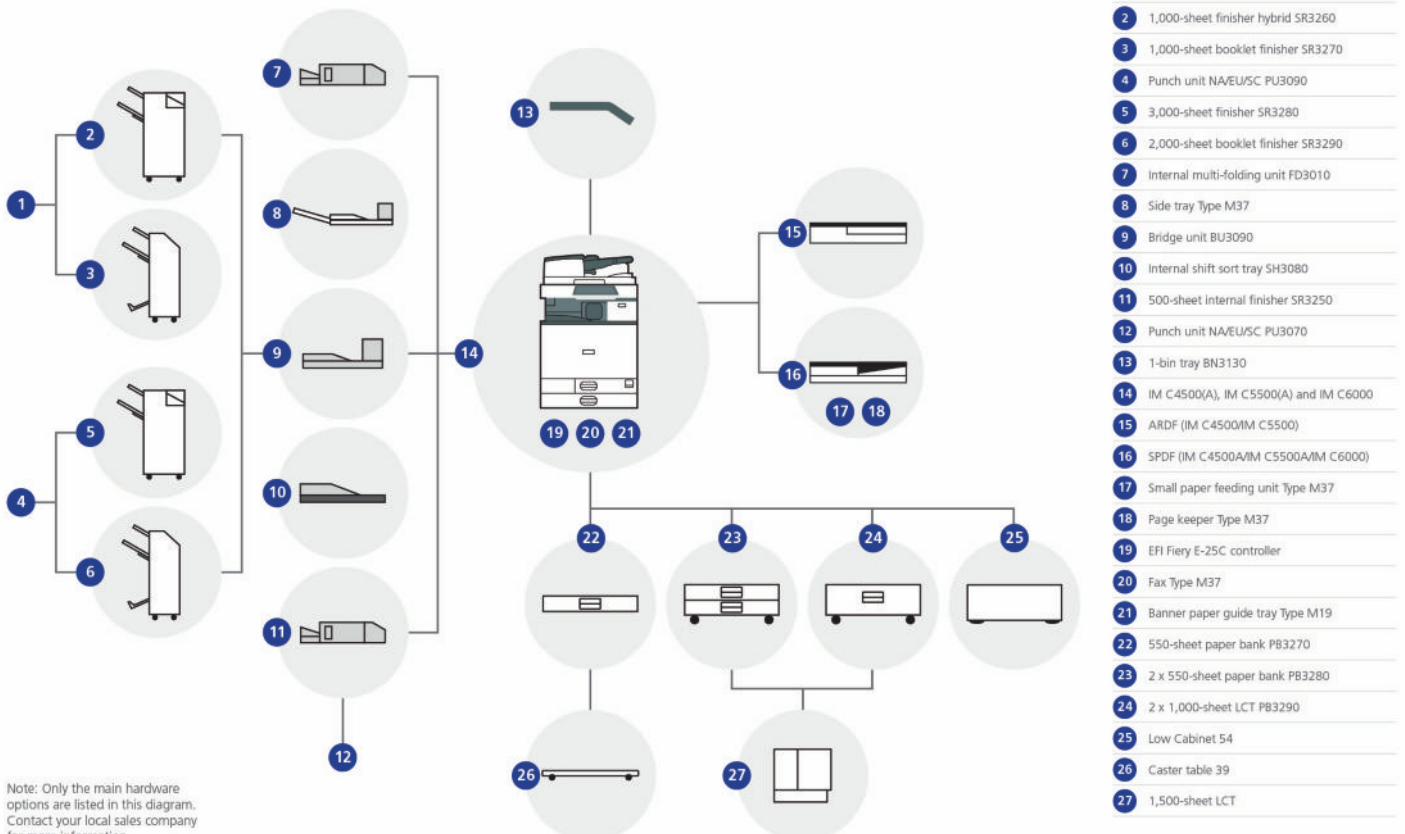

Take advantage of a variety of finishing and paper options to add a professional touch whilst meeting the printing demands of medium to large workgroups. Environmentally-friendly low TEC (Typical Electricity Consumption) values, deliver reduced energy consumption and cut running costs. RICOH Intelligent Support tools ensure your device uptime is maximised whilst self-help tools enable your teams to make simple fixes such as changing supplies, without involving expensive IT-resources.

With print speeds from 45 to 60 CPM, the IM C4500(A)/C5500(A)/C6000 devices are here to add value to your business. The easy-to-use 10.1” Smart Operation Panel with touch screen controls has improved responsiveness and large new look icons. Settings can be configured to suit each individual user’s needs and with easier mobile connectivity, users can print or scan to the office network or cloud from their smart device, with built-in support for NFC, AirPrint* or Mopria.

- Production of professional flyers with inner multi-folding unit
- Reduction of outsourcing costs – by producing printed materials in-house
- Efficient working and reduced user intervention – by expanding paper capacity
- Increased uptime and performance – with RICOH Intelligent Support

IM C4500(A) / IM C5500(A) / IM C6000 hardware configuration

- 1 Punch unit NA/EU/SC PU3080
- 2 1,000-sheet finisher hybrid SR3260
- 3 1,000-sheet booklet finisher SR3270
- 4 Punch unit NA/EU/SC PU3090
- 5 3,000-sheet finisher SR3280
- 6 2,000-sheet booklet finisher SR3290
- 7 Internal multi-folding unit FD3010
- 8 Side tray Type M37
- 9 Bridge unit BU3090
- 10 Internal shift sort tray SH3080
- 11 500-sheet internal finisher SR3250
- 12 Punch unit NA/EU/SC PU3070
- 13 1-bin tray BN3130
- 14 IM C4500(A), IM C5500(A) and IM C6000
- 15 ARDF (IM C4500/IM C5500)
- 16 SPDF (IM C4500/IM C5500/IM C6000)
- 17 Small paper feeding unit Type M37
- 18 Page keeper Type M37
- 19 EFI Fiery E-25C controller
- 20 Fax Type M37
- 21 Banner paper guide tray Type M19
- 22 550-sheet paper bank PB3270
- 23 2 x 550-sheet paper bank PB3280
- 24 2 x 1,000-sheet LCT PB3290
- 25 Low Cabinet 54
- 26 Caster table 39
- 27 1,500-sheet LCT

Note: Only the main hardware options are listed in this diagram. Contact your local sales company for more information.